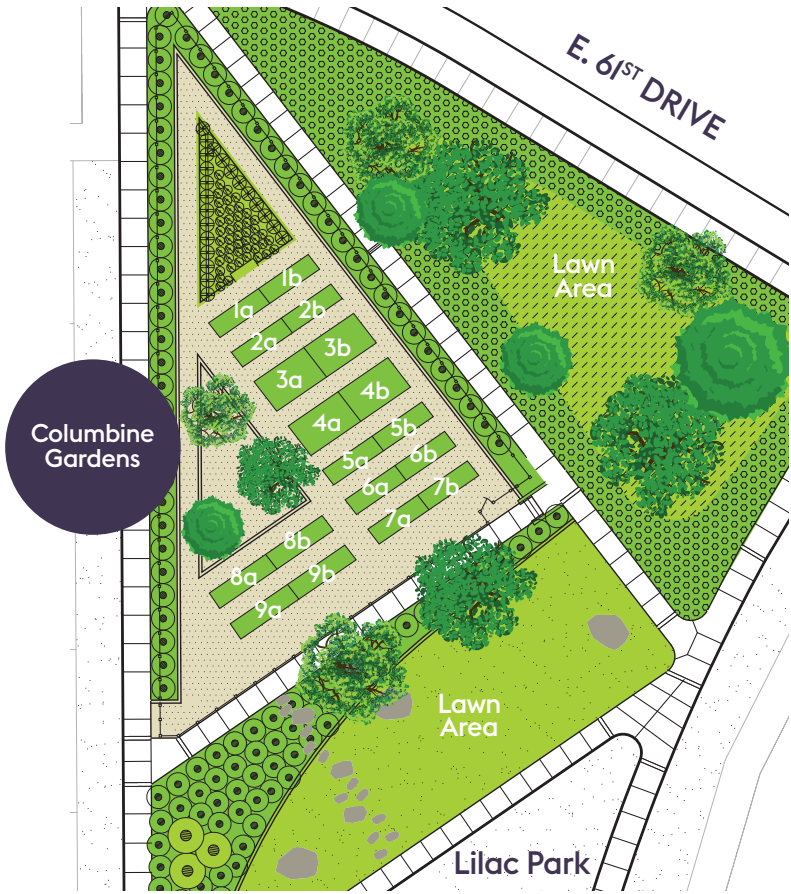

GARDEN PLOTS ARE READY FOR SPRING.

Reserve yours today!

- **Plots available at 4 Gardens:** Columbine, Indian Paintbrush, Primrose & Sunflower
- Plant and cultivate a garden, just steps from your front door!
- Perfect family project with hands-on, interactive learning
- Get to know your neighbors
- Enjoy the fruits of your labor

Interested in renting a plot? Contact
ClientServices@advancehoa.com
See pages 2 & 3 for plot options.

Columbine Gardens in Lilac Park

Plot	Length	Width	Rental Fee*	
			resident	non-resident
1a	12' 9"	3' 9"	\$25	\$50
1b	12' 9"	3' 9"	\$25	\$50
2a	12' 9"	3' 9"	\$25	\$50
2b	12' 9"	3' 9"	\$25	\$50
3a	12' 9"	7' 9"	\$40	\$80
3b	12' 9"	7' 9"	\$40	\$80
4a	12' 9"	7' 9"	\$40	\$80
4b	12' 9"	7' 9"	\$40	\$80
5a	12' 9"	3' 9"	\$25	\$50
5b	12' 9"	3' 9"	\$25	\$50
6a	12' 9"	3' 9"	\$25	\$50
6b	12' 9"	3' 9"	\$25	\$50
7a	12' 9"	3' 9"	\$25	\$50
7b	12' 9"	3' 9"	\$25	\$50
8a	12' 9"	3' 9"	\$25	\$50
8b	12' 9"	3' 9"	\$25	\$50
9a	12' 9"	3' 9"	\$25	\$50
9b	12' 9"	3' 9"	\$25	\$50

*Rental Fees are non-refundable.

Indian Paintbrush Gardens in High Prairie Park

Plot	Length	Width	Rental Fee*	
			resident	non-resident
1a	9' 8"	9'	\$40	\$80
1b	9' 8"	9'	\$40	\$80
2a	9' 8"	9' 3"	\$40	\$80
2b	9' 8"	9' 3"	\$40	\$80
3a	13' 6"	9'	\$40	\$80
3b	13' 6"	9'	\$40	\$80
4a	13' 6"	8' 1"	\$40	\$80
4b	13' 6"	8' 1"	\$40	\$80
5a	13' 6"	8'	\$40	\$80
5b	13' 6"	8'	\$40	\$80
6a	13' 8"	9' 6"	\$40	\$80
6b	13' 8"	9' 6"	\$40	\$80
7a	9' 6"	9' 3"	\$40	\$80
7b	9' 6"	9' 3"	\$40	\$80
8a	9' 6"	8'	\$40	\$80
8b	9' 6"	8'	\$40	\$80

*Rental Fees are non-refundable.

Live life on the urban prairie...Fresh and unexpected.

Sunflower Gardens in Honeysuckle Park

Plot	Length	Width	Rental Fee*	
			resident	non-resident
1	7' 4"	3' 4"	\$25	\$50
2	7' 4"	3' 4"	\$25	\$50
3	7' 4"	3' 4"	\$25	\$50
4	7' 4"	3' 4"	\$25	\$50
5	7' 4"	3' 4"	\$25	\$50
6	7' 4"	3' 4"	\$25	\$50