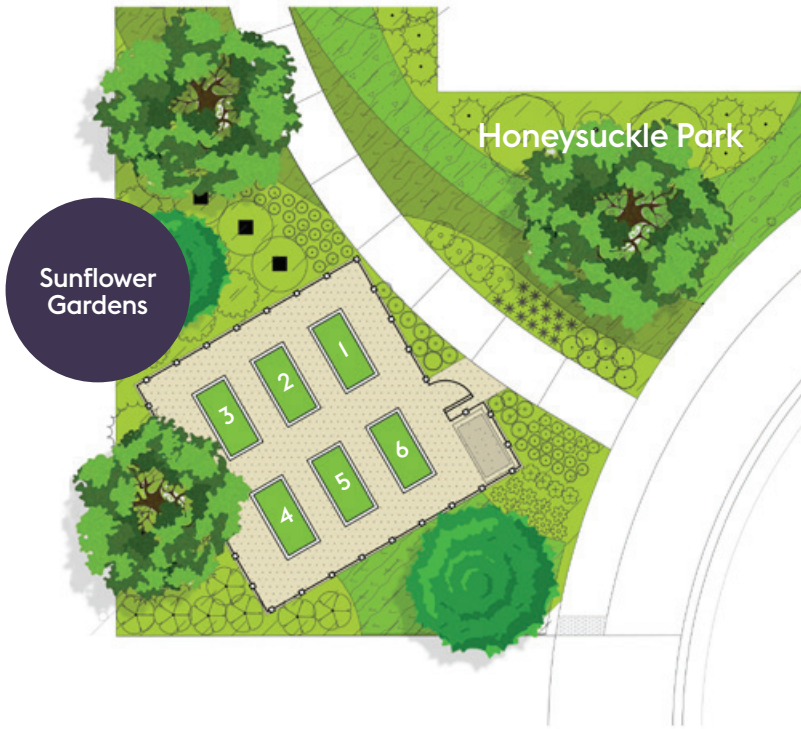

GARDEN PLOTS ARE READY FOR SPRING.

Reserve yours today!

- **Plots available at 4 Gardens:** Columbine, Indian Paintbrush, Primrose & Sunflower
- Plant and cultivate a garden, just steps from your front door!
- Perfect family project with hands-on, interactive learning
- Get to know your neighbors
- Enjoy the fruits of your labor

Interested in renting a plot? Contact
ClientServices@advancehoa.com
See pages 2 & 3 for plot options.

Columbine Gardens in Lilac Park

Plot	Length	Width	Rental Fee*	
			resident	non-resident
1a	12' 9"	3' 9"	\$25	\$50
1b	12' 9"	3' 9"	\$25	\$50
2a	12' 9"	3' 9"	\$25	\$50
2b	12' 9"	3' 9"	\$25	\$50
3a	12' 9"	7' 9"	\$40	\$80
3b	12' 9"	7' 9"	\$40	\$80
4a	12' 9"	7' 9"	\$40	\$80
4b	12' 9"	7' 9"	\$40	\$80
5a	12' 9"	3' 9"	\$25	\$50
5b	12' 9"	3' 9"	\$25	\$50
6a	12' 9"	3' 9"	\$25	\$50
6b	12' 9"	3' 9"	\$25	\$50
7a	12' 9"	3' 9"	\$25	\$50
7b	12' 9"	3' 9"	\$25	\$50
8a	12' 9"	3' 9"	\$25	\$50
8b	12' 9"	3' 9"	\$25	\$50
9a	12' 9"	3' 9"	\$25	\$50
9b	12' 9"	3' 9"	\$25	\$50

*Rental Fees are non-refundable.

Indian Paintbrush Gardens in High Prairie Park

Plot	Length	Width	Rental Fee*	
			resident	non-resident
1a	9' 8"	9'	\$40	\$80
1b	9' 8"	9'	\$40	\$80
2a	9' 8"	9' 3"	\$40	\$80
2b	9' 8"	9' 3"	\$40	\$80
3a	13' 6"	9'	\$40	\$80
3b	13' 6"	9'	\$40	\$80
4a	13' 6"	8' 1"	\$40	\$80
4b	13' 6"	8' 1"	\$40	\$80
5a	13' 6"	8'	\$40	\$80
5b	13' 6"	8'	\$40	\$80
6a	13' 8"	9' 6"	\$40	\$80
6b	13' 8"	9' 6"	\$40	\$80
7a	9' 6"	9' 3"	\$40	\$80
7b	9' 6"	9' 3"	\$40	\$80
8a	9' 6"	8'	\$40	\$80
8b	9' 6"	8'	\$40	\$80

*Rental Fees are non-refundable.

Live life on the urban prairie...Fresh and unexpected.

Sunflower Gardens in Honeysuckle Park

Plot	Length	Width	Rental Fee*	
			resident	non-resident
1	7' 4"	3' 4"	\$25	\$50
2	7' 4"	3' 4"	\$25	\$50
3	7' 4"	3' 4"	\$25	\$50
4	7' 4"	3' 4"	\$25	\$50
5	7' 4"	3' 4"	\$25	\$50
6	7' 4"	3' 4"	\$25	\$50